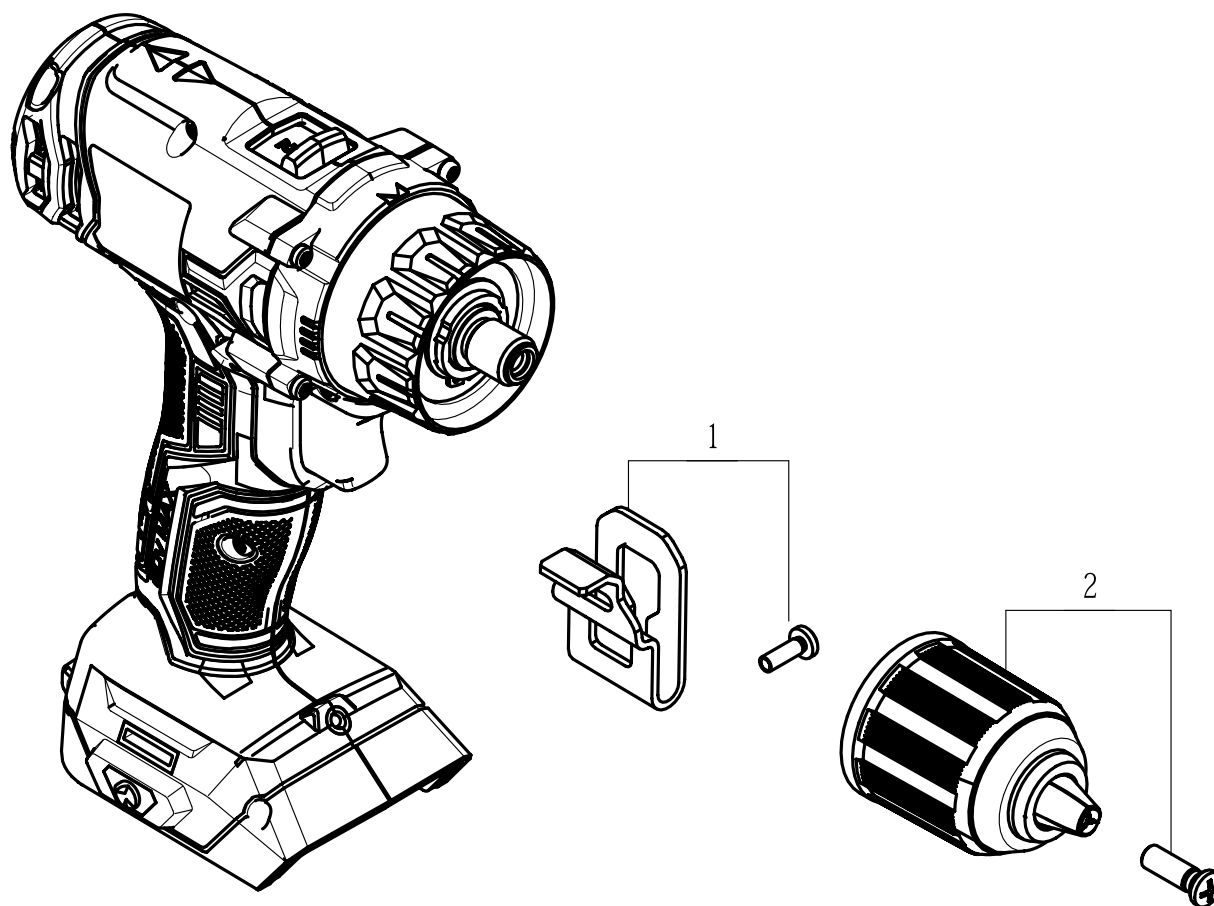

Product Description: Drill Driver
Model Number: DL527501
Body Number: 0710006002
Version: B
Issue Date: 2018/11/30

No.	Product Model#	Part Number	Description	Qty
1	DL527501	2826568001	Hook Assembly	1
2	DL527501	3860152001	Collet Set	1